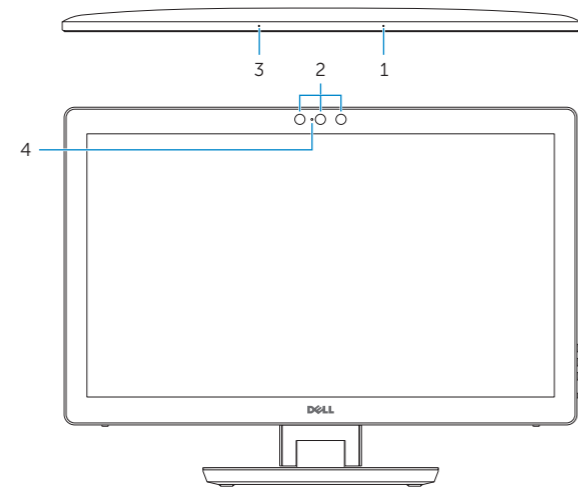

## Features

Özellikler | Tính năng | الميزات

1. Right microphone
2. Intel RealSense 3D Camera – optional
3. Left microphone
4. Camera-status light
5. USB 3.0 port (supports fast charging)
6. USB 3.0 port
7. Brightness control buttons (2)
8. Input-source selection/screen-off
9. Hard-drive activity light
10. Power button
11. Media-card reader
12. USB 3.0 ports (2)
13. Headset port
14. Audio-out port
15. Network port
16. USB 2.0 ports (2)
17. HDMI-out port
18. HDMI-in port
19. Power-adaptor port
20. Service Tag label