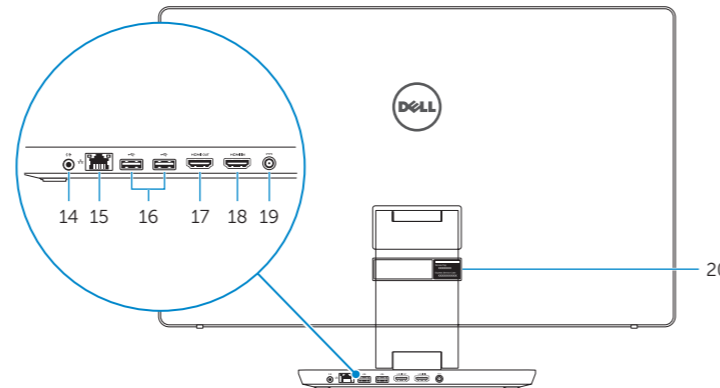

## Features

Özellikler | Tính năng | الميزات

1. Right microphone
2. Intel RealSense 3D Camera – optional
3. Left microphone
4. Camera-status light
5. USB 3.0 port (supports fast charging)
6. USB 3.0 port
7. Brightness control buttons (2)
8. Input-source selection/screen-off
9. Hard-drive activity light
10. Power button
11. Media-card reader
12. USB 3.0 ports (2)
13. Headset port
14. Audio-out port
15. Network port
16. USB 2.0 ports (2)
17. HDMI-out port
18. HDMI-in port
19. Power-adaptor port
20. Service Tag label