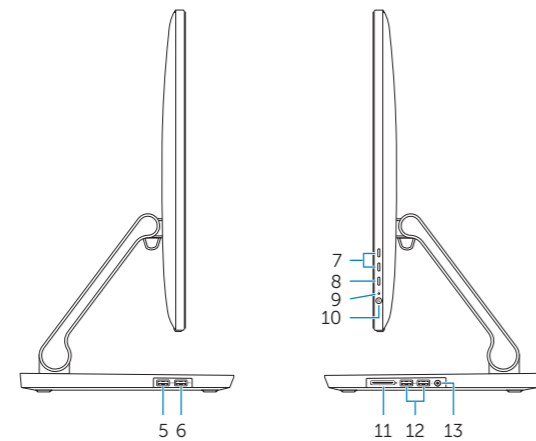

## Features

Özellikler | Tính năng | الميزات

1. Right microphone
2. Intel RealSense 3D Camera – optional
3. Left microphone
4. Camera-status light
5. USB 3.0 port (supports fast charging)
6. USB 3.0 port
7. Brightness control buttons (2)
8. Input-source selection/screen-off
9. Hard-drive activity light
10. Power button
11. Media-card reader
12. USB 3.0 ports (2)
13. Headset port
14. Audio-out port
15. Network port
16. USB 2.0 ports (2)
17. HDMI-out port
18. HDMI-in port
19. Power-adaptor port
20. Service Tag label